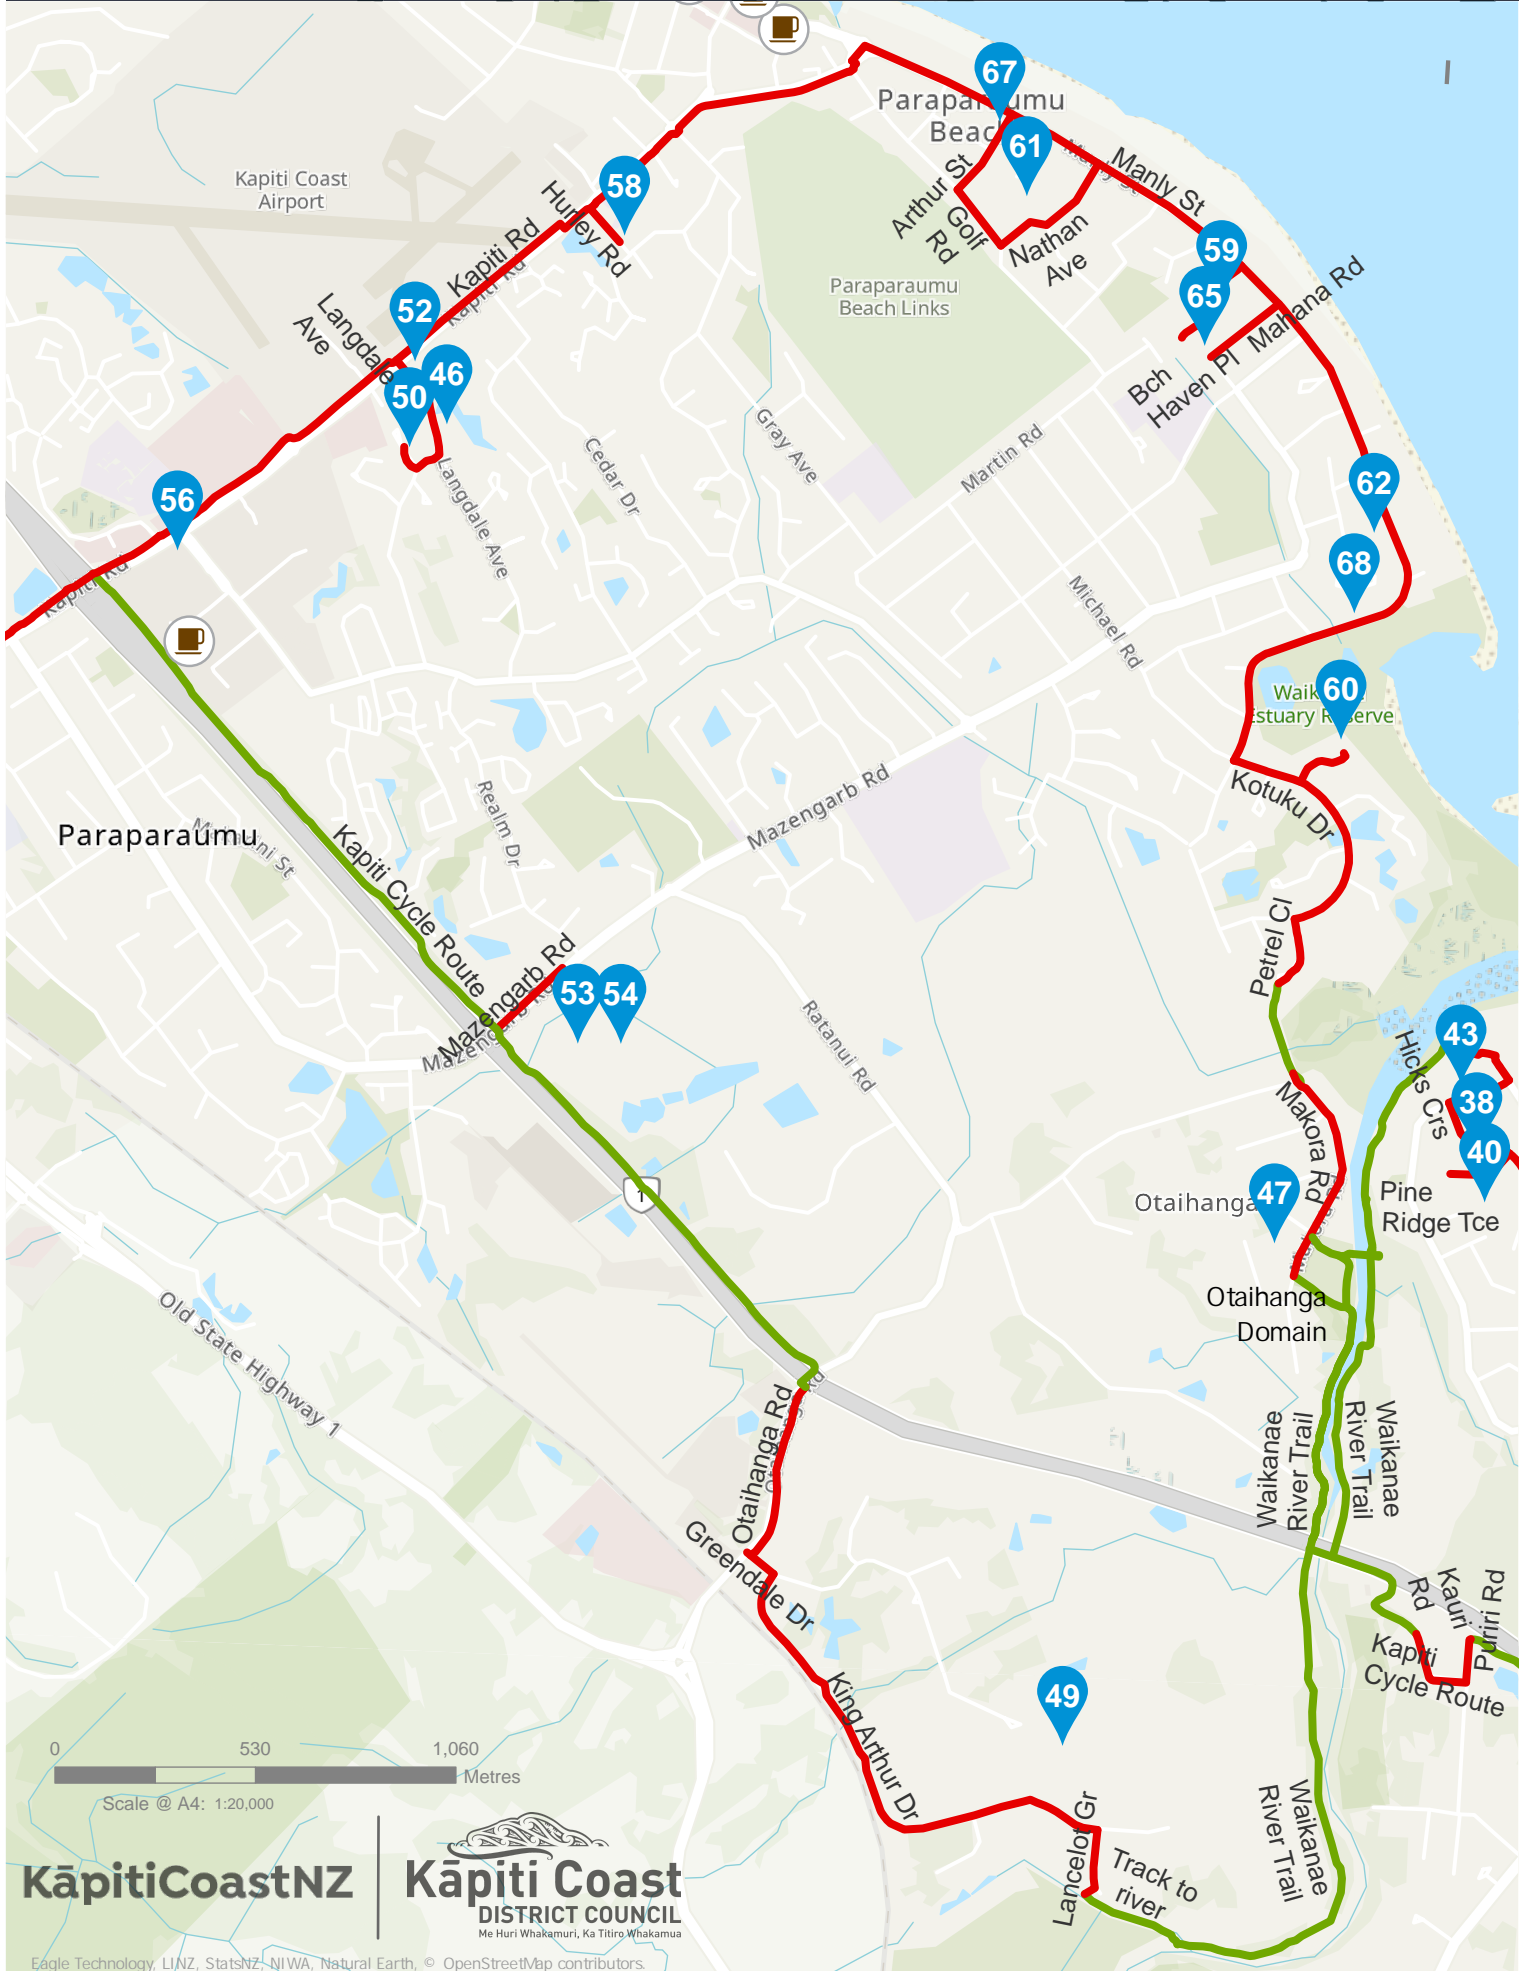

# Paekākāriki suggested cycle route

# Raumati suggested cycle route

# Paraparaumu suggested cycle route

# Waikanae Beach suggested cycle route