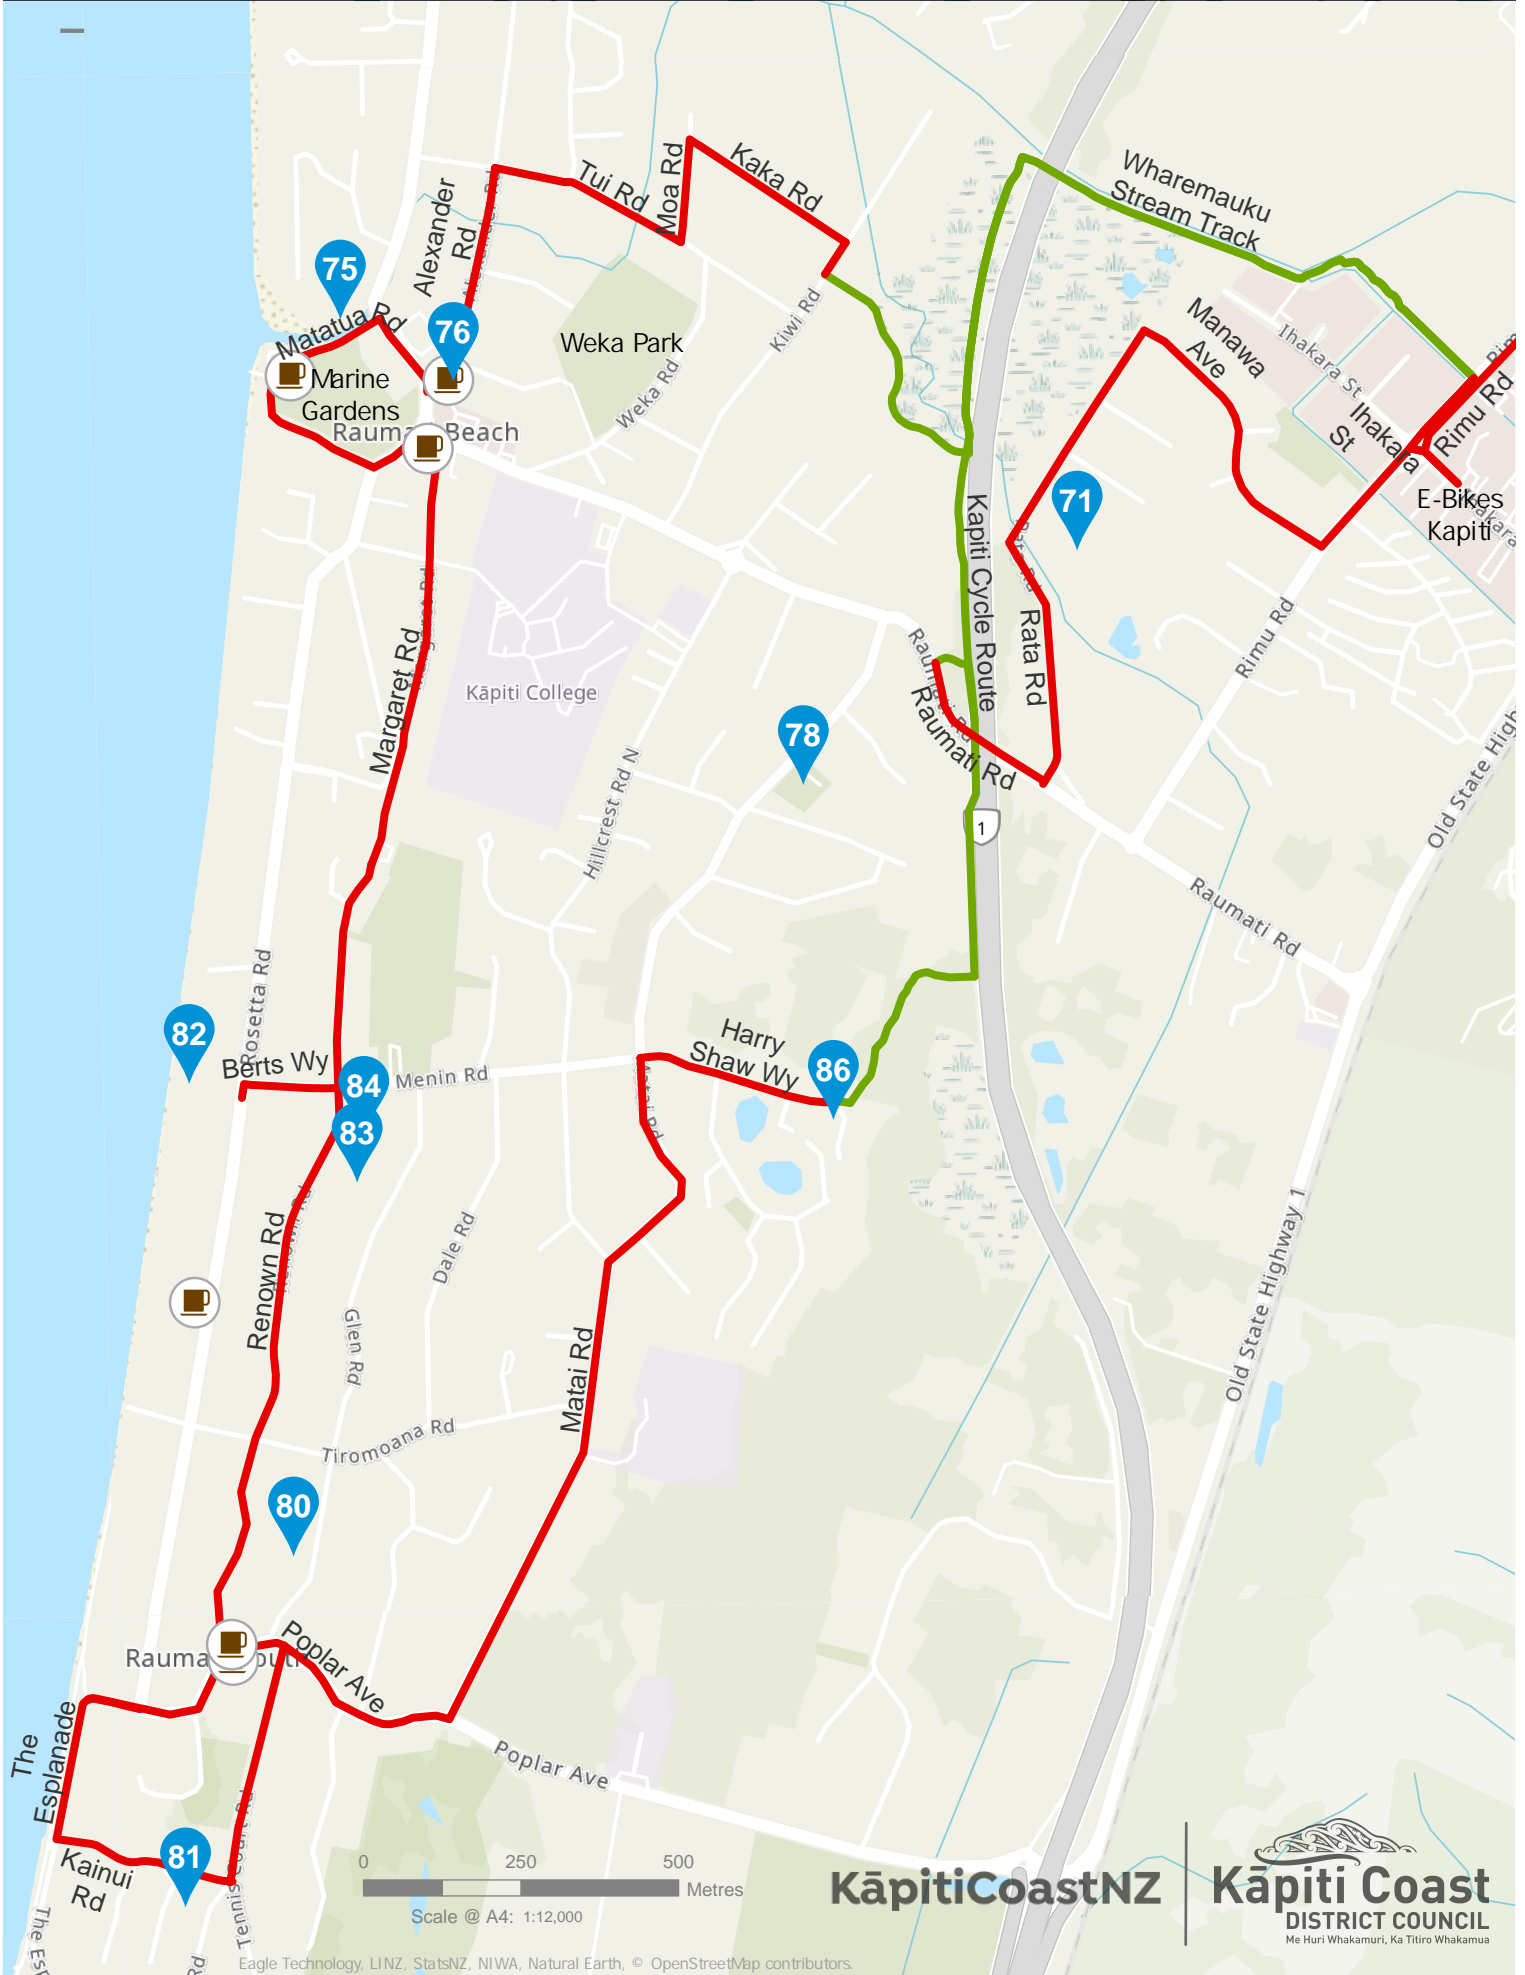

# Paekākāriki suggested cycle route

# Raumati suggested cycle route

# Paraparaumu suggested cycle route

# Waikanae Beach suggested cycle route